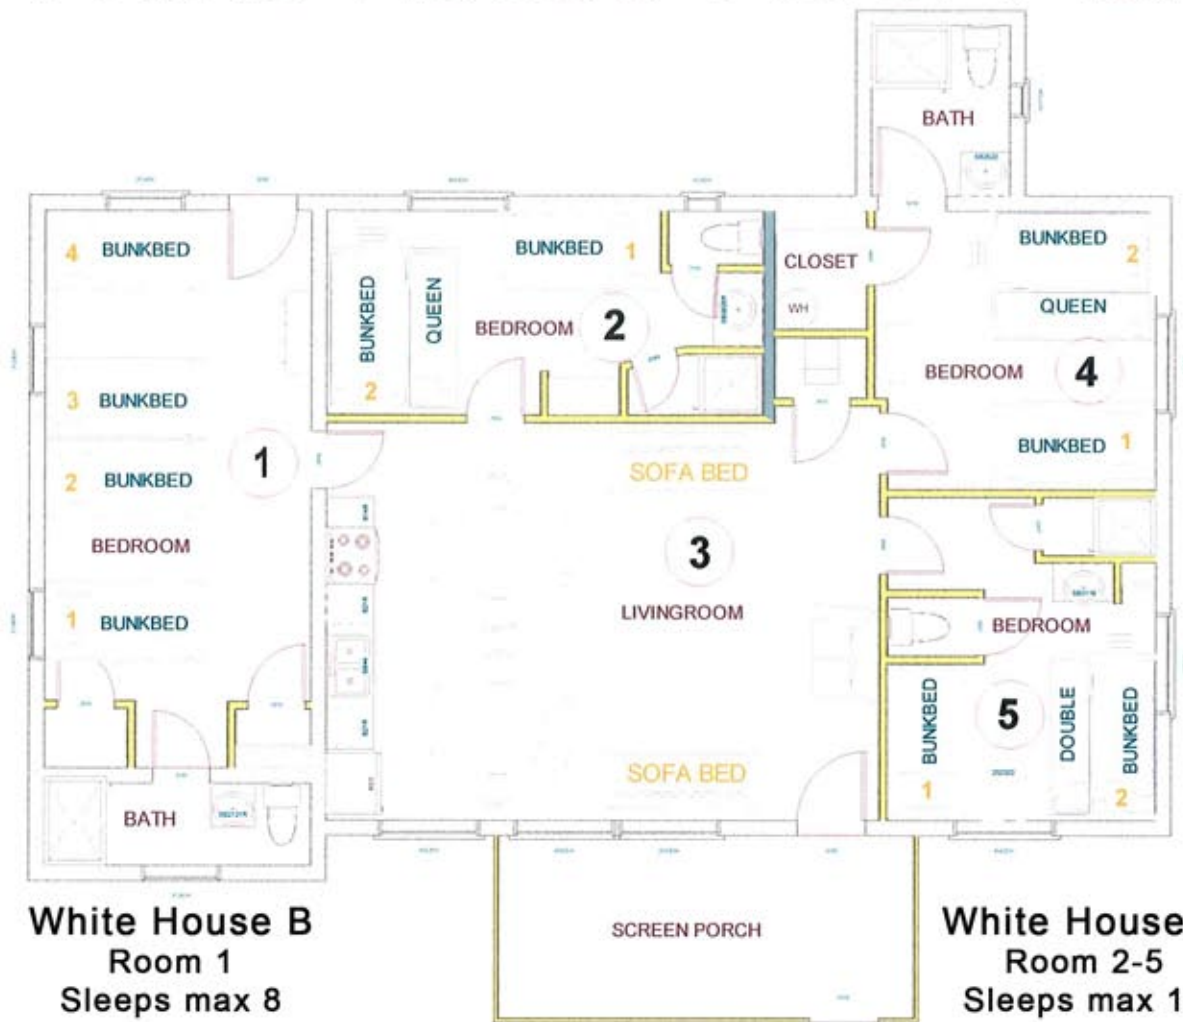

White House Floor Plan

ROOM BED a - TOP b - BOTTOM c - BOTTOM OF DOUBLE OR QUEEN

1	1	a	
		b	
	2	a	
		b	
3	a		
	b		
4	a		
	b		

3	1	
	2	

4	1	a	
		b	
2	a		
	b		
	c		

2	1	a	
		b	
2	a		
	b		
	c		

5	1	a	
		b	
2	a		
	b		
	c		