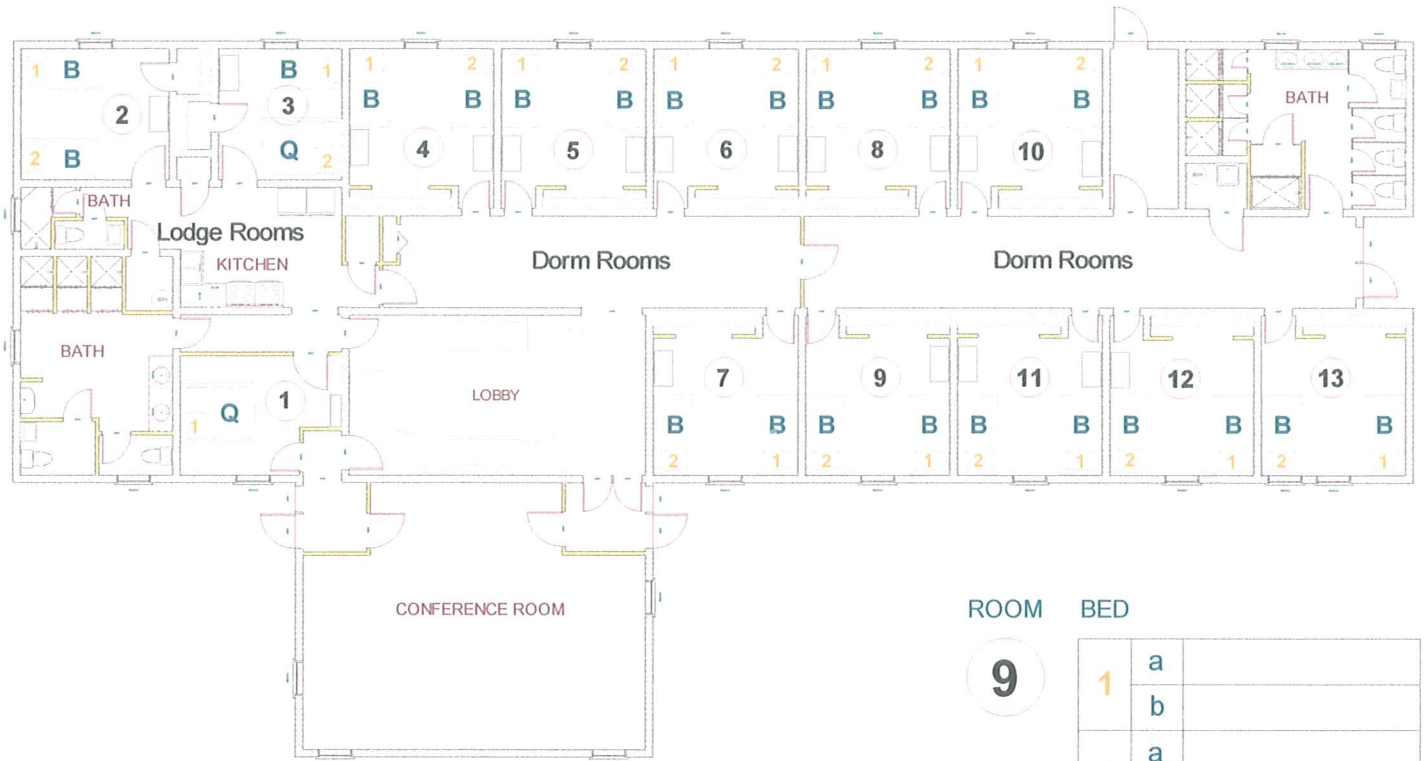

South Hall Floor Plan

Lodge Rooms

ROOM	BED
1	1 a
	b
2	1 a
	b
	2 a
	b
3	1 a
	b
	2 a
	b

Dorm Rooms

4	1 a
	b
2	a
	b

ROOM	BED
5	1 a
	b
2	a
	b
6	1 a
	b
2	a
	b
7	1 a
	b
	2 a
	b

8	1 a
	b
2	a
	b

ROOM	BED
9	1 a
	b
2	a
	b

10	1 a
	b
2	a
	b

11	1 a
	b
2	a
	b

12	1 a
	b
2	a
	b

13	1 a
	b
2	a
	b

B - Bunk Q - Queen